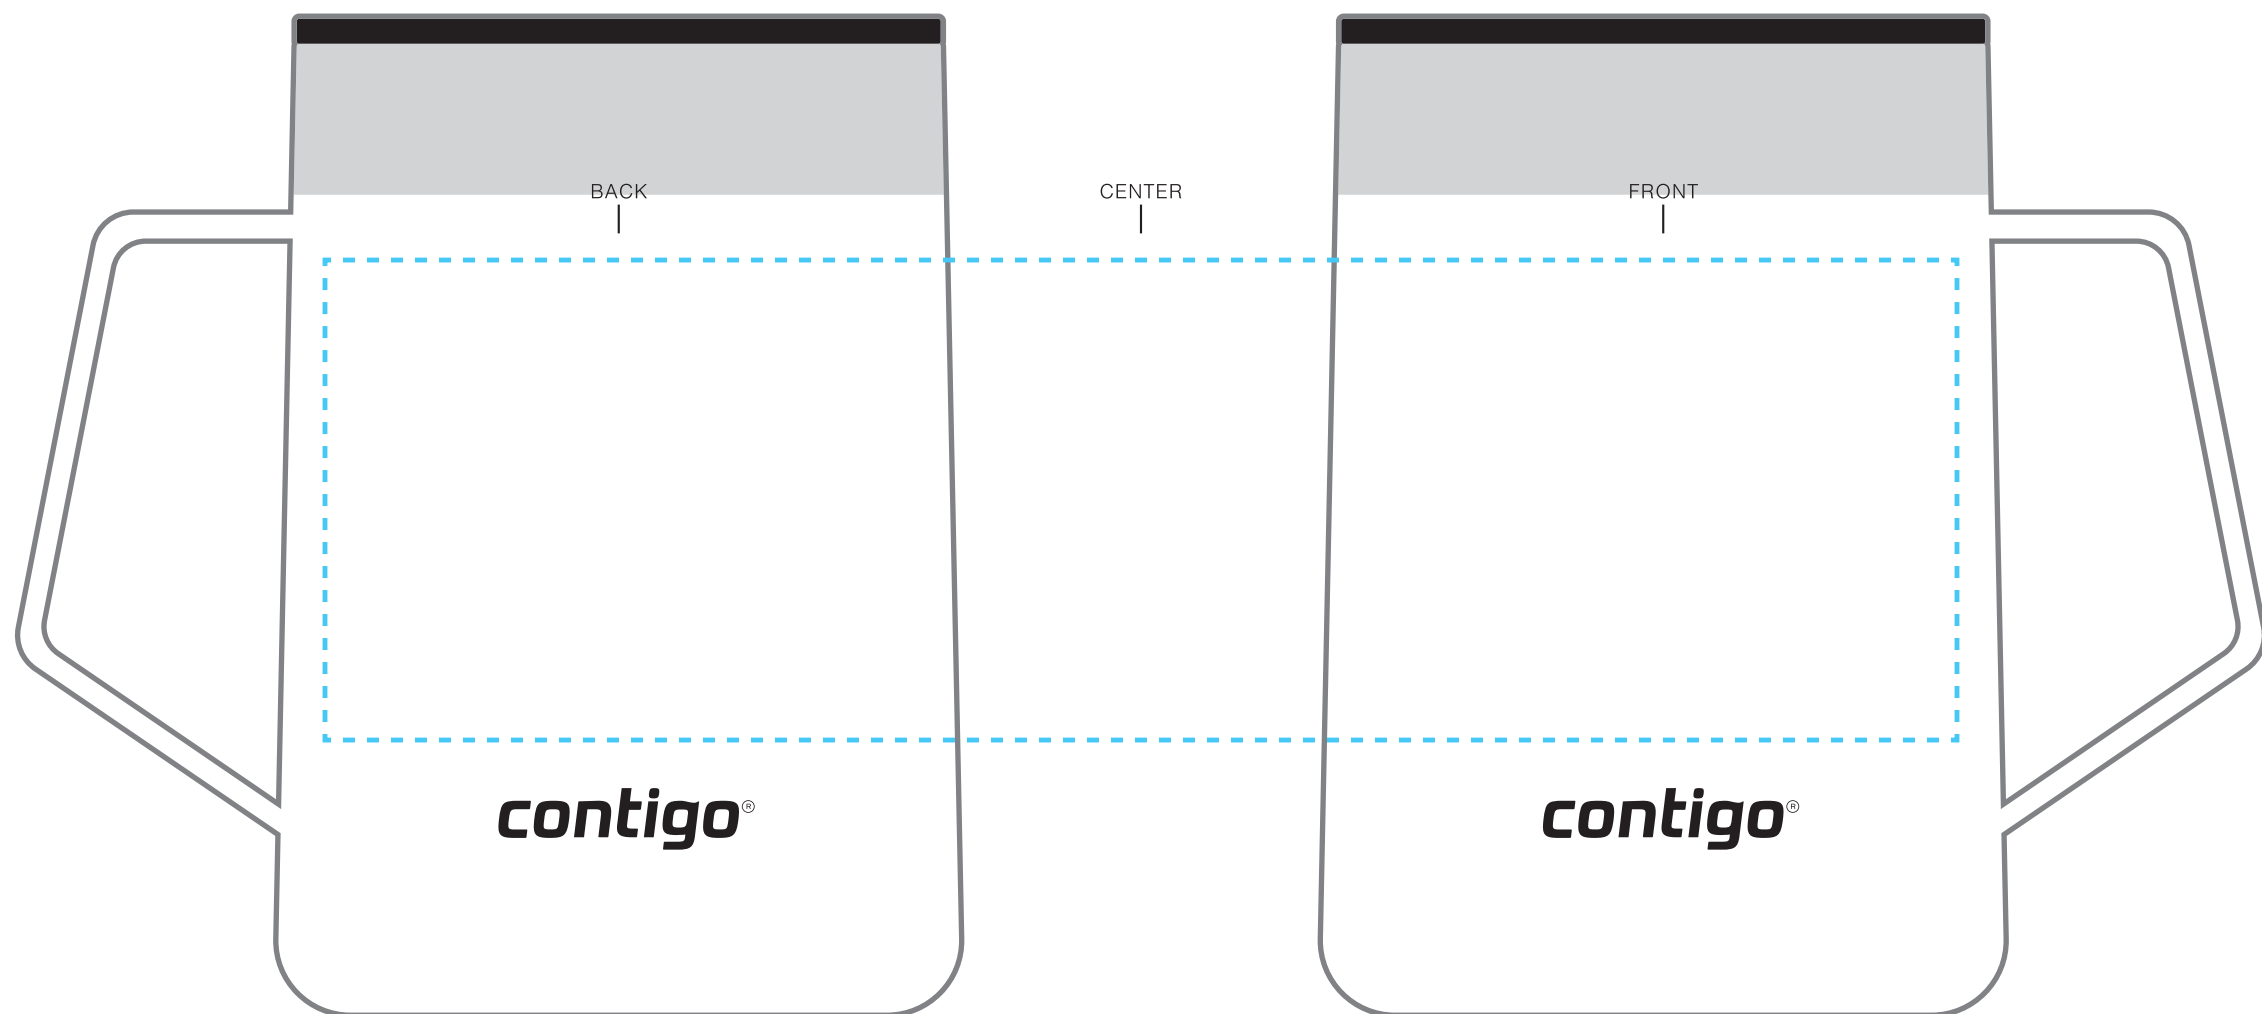

SCREENPRINT

IMPRINT AT 100%

INSTRUCTIONS:

1. OPEN TEMPLATE IN ADOBE ILLUSTRATOR OR YOUR PREFERRED GRAPHICS EDITOR.
2. PLACE ARTWORK IN DESIGNATED AREA.
3. SUBMIT YOUR FINAL DESIGN TO OUR VIRTUAL TEAM FOR MOCKUPS OR DIRECTLY TO OUR ORDER PROCESSING TEAM FOR PROOFS.

****CIRCLES/SQUARES WILL WARP ON TAPERED ITEM****

14 OZ CONTIGO® STREETERVILLE

AVAILABLE IMPRINT AREA = 2.5" h x 3" w x 8.5" wrap

NOT A PROOF — FOR CONCEPT PURPOSES ONLY

DESIGNATE PMS# TO CORRESPONDING COLOR #. USE PMS COLORS AND OUTLINE ANY FONTS BEFORE SUBMITTING WITH YOUR ORDER.